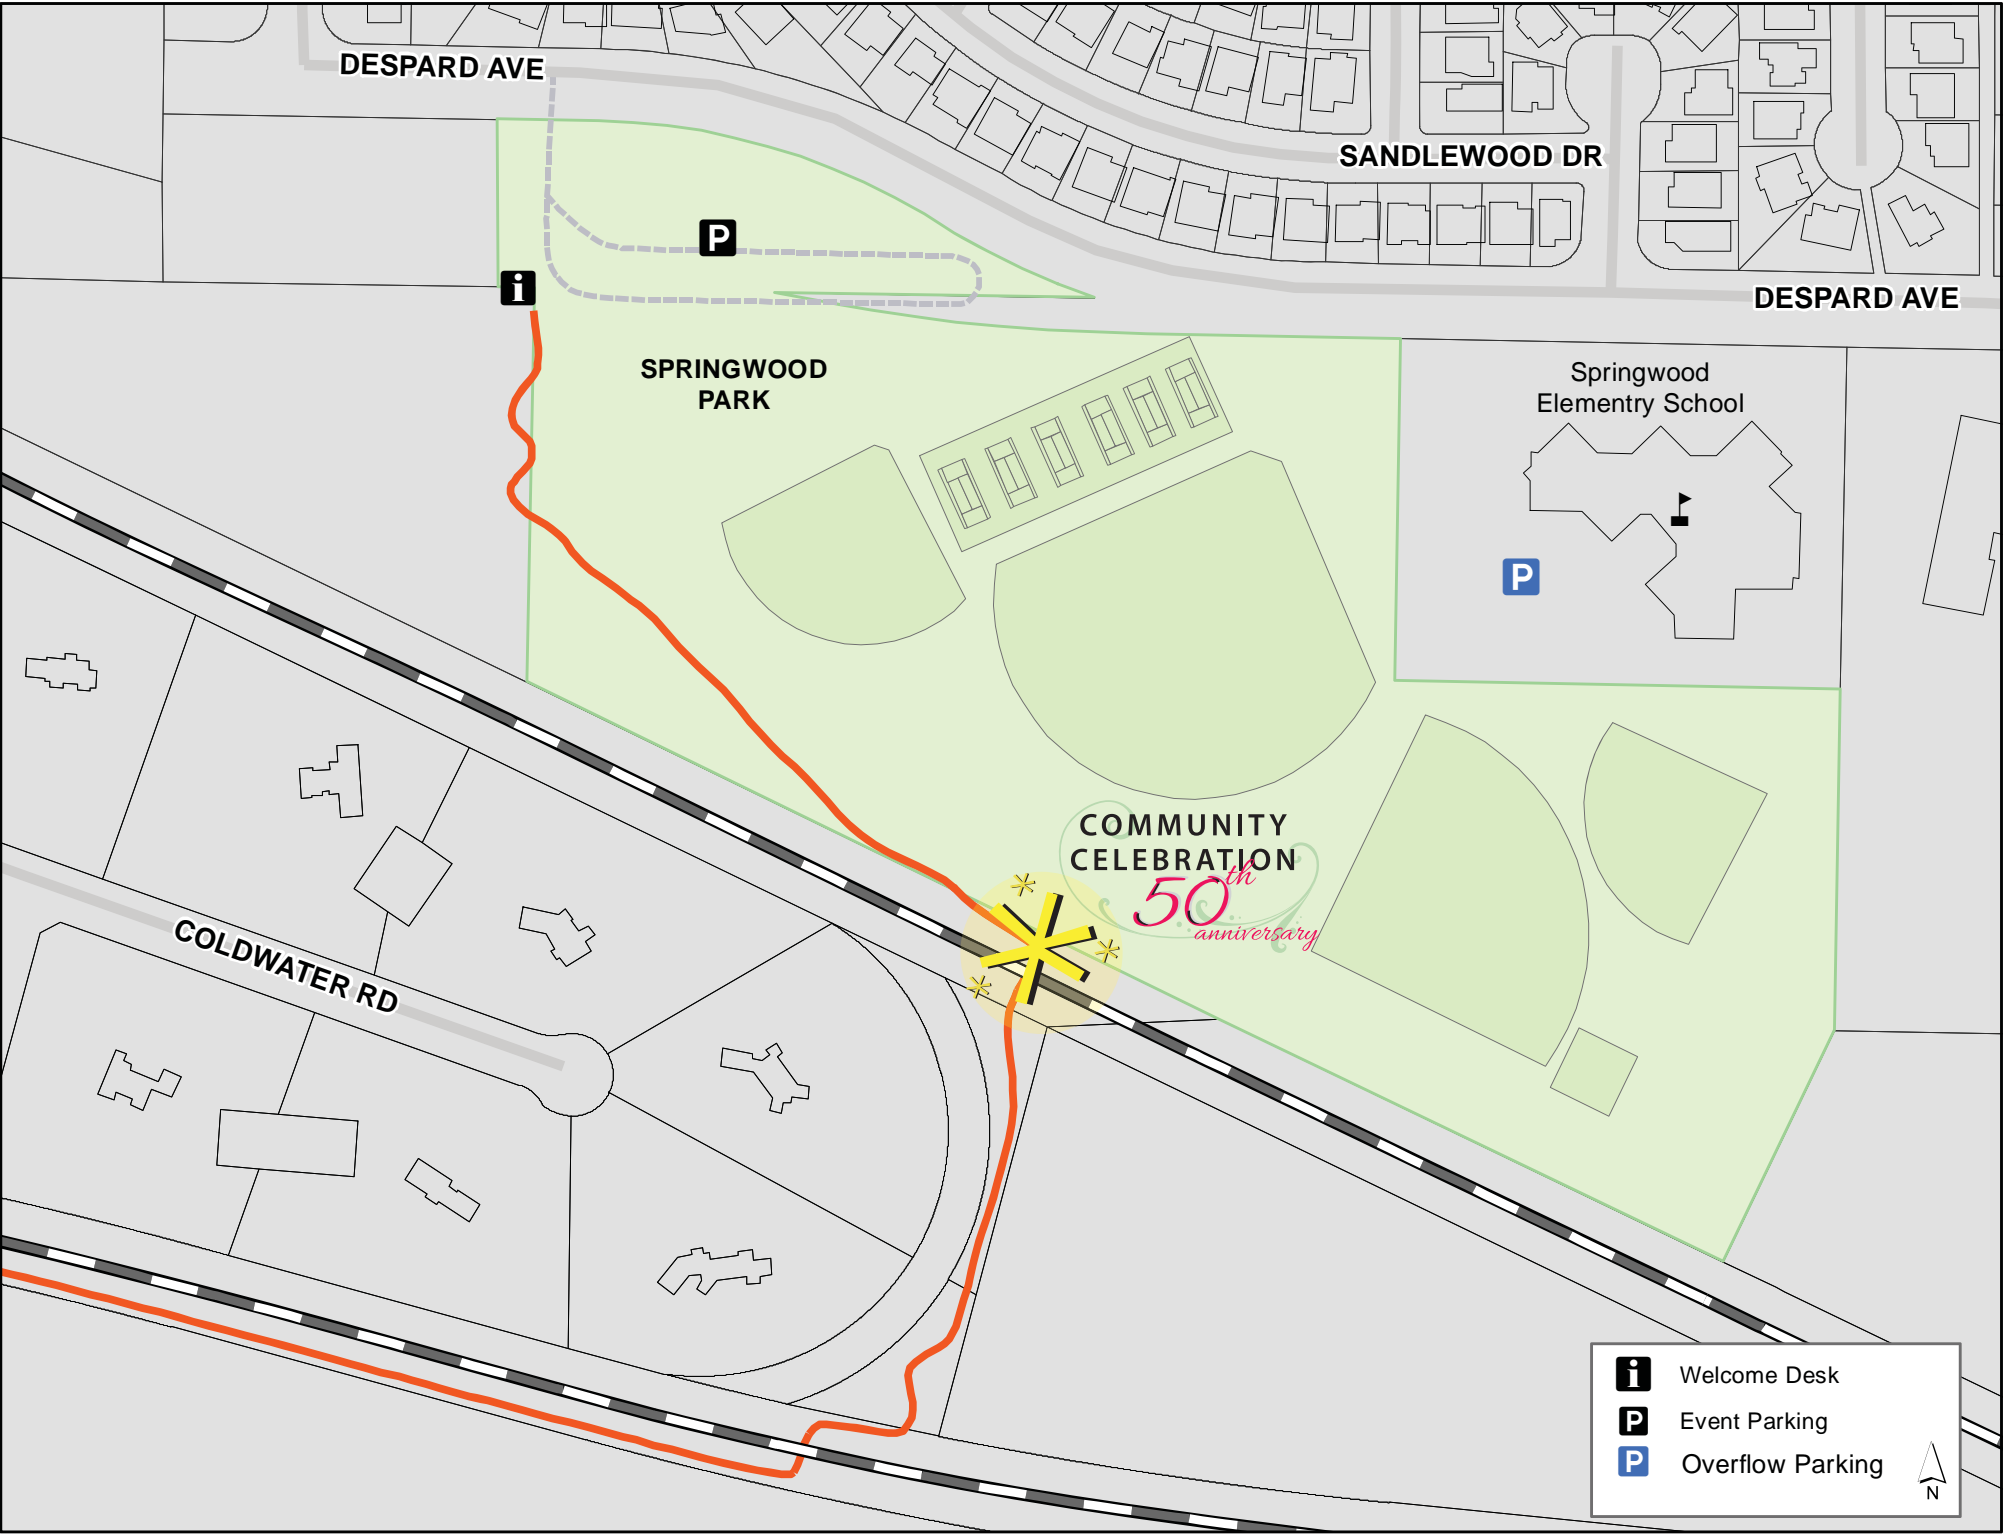

Rain or shine, the event will go on.
Wear comfortable shoes and dress for the weather of the day.

Parking

Use the 'off-leash dog park' parking lot at the far west end of Despard Avenue.
Overflow parking is available at adjacent Springwood Elementary School.

At the Ceremony

Come visit the RDN displays, information booths, and bike registration.

Out on the Trail

After the ceremony, the event moves onto the trail which runs about 7 km to the kiosk at Hwy 4A and Station Rd in Coombs.
Along the way will be three water and snack stations.
Check out the Woodlot station for new trails to explore.

Food and Drink

Cake and refreshments will be available at the ceremony. As well as snacks and water at the trail stations.

Free Shuttle

From noon to 4 pm, there will be a free shuttle running between the Springwood and Coombs kiosks.
Walk one way, and hop a ride back. Limited bike racks available.
Fully accessible.

Note: There are no parking lots associated with the Rail Trail beyond Springwood Park.

DESPARD AVE

SANDLEWOOD DR

DESPARD AVE

SPRINGWOOD PARK

Springwood Elementry School

COMMUNITY CELEBRATION
50th anniversary