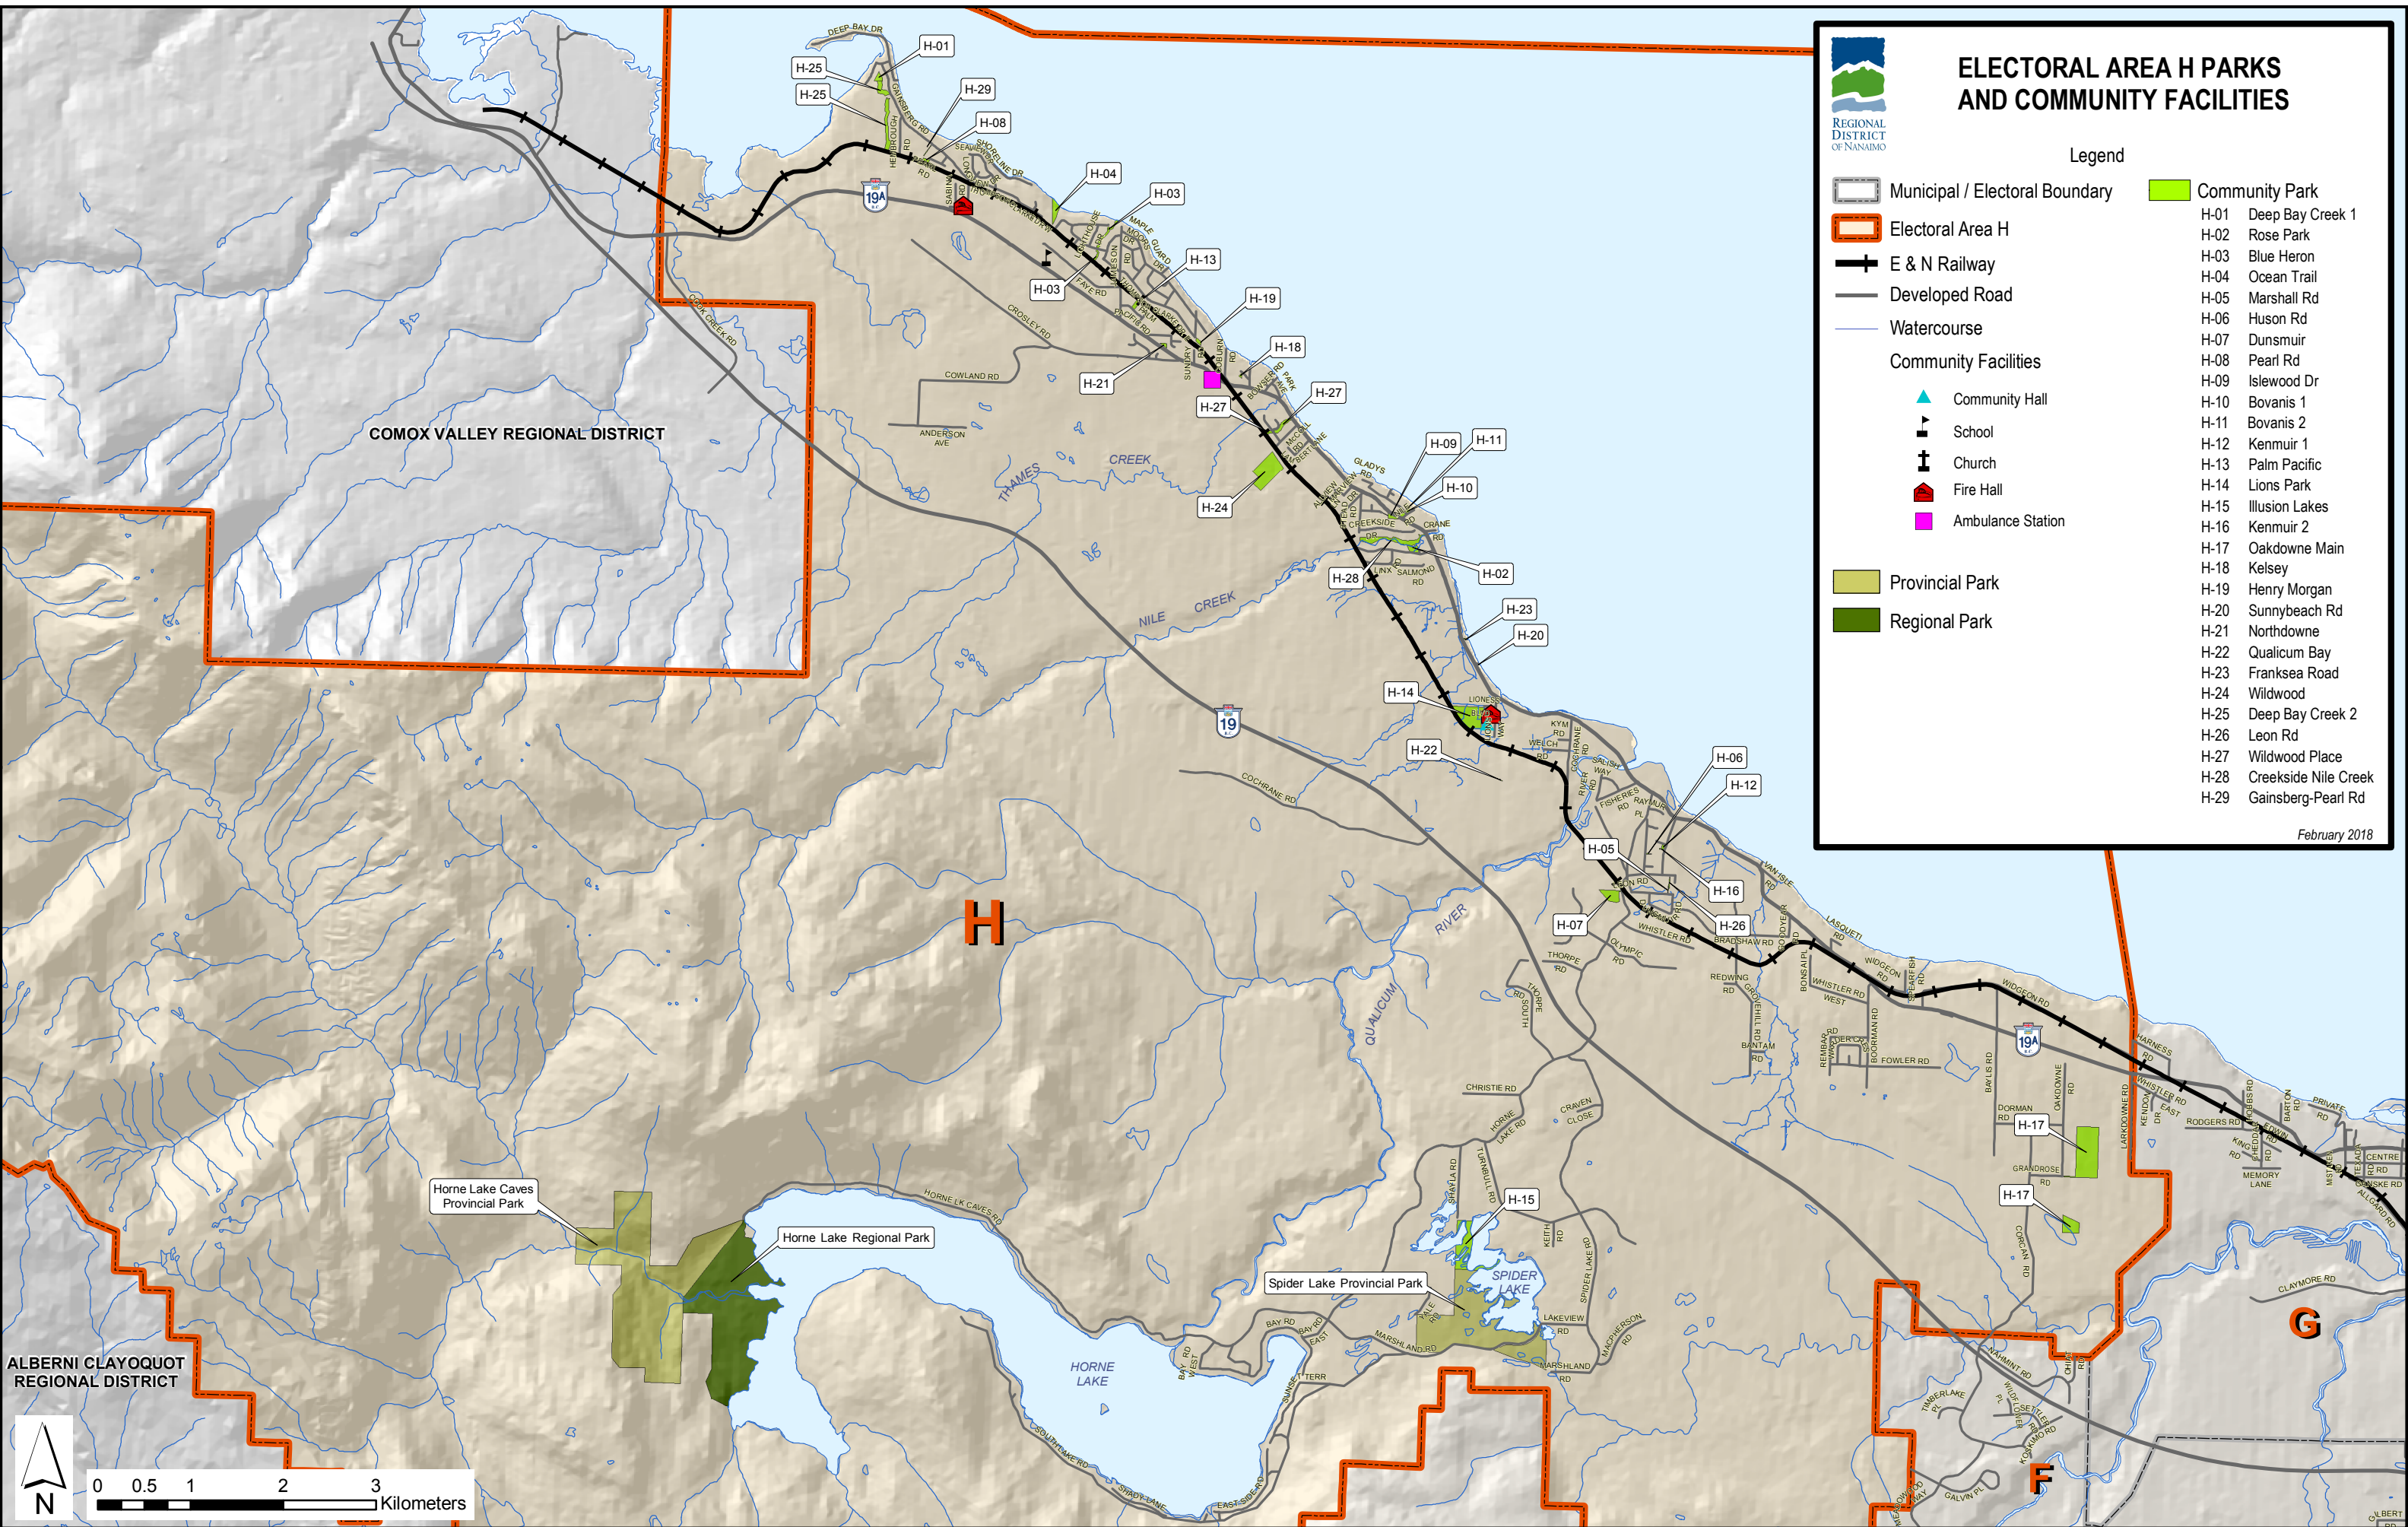

ELECTORAL AREA H PARKS AND COMMUNITY FACILITIES

Legend

	Municipal / Electoral Boundary		Community Park
	Electoral Area H	H-01	Deep Bay Creek 1
	E & N Railway	H-02	Rose Park
	Developed Road	H-03	Blue Heron
	Watercourse	H-04	Ocean Trail
Community Facilities		H-05	Marshall Rd
	Community Hall	H-06	Huson Rd
	School	H-07	Dunsmuir
	Church	H-08	Pearl Rd
	Fire Hall	H-09	Islewood Dr
	Ambulance Station	H-10	Bovanis 1
	Provincial Park	H-11	Bovanis 2
	Regional Park	H-12	Kenmuir 1
		H-13	Palm Pacific
		H-14	Lions Park
		H-15	Illusion Lakes
		H-16	Kenmuir 2
		H-17	Oakdowne Main
		H-18	Kelsey
		H-19	Henry Morgan
		H-20	Sunnybeach Rd
		H-21	Northdowne
		H-22	Qualicum Bay
		H-23	Franksea Road
		H-24	Wildwood
		H-25	Deep Bay Creek 2
		H-26	Leon Rd
		H-27	Wildwood Place
		H-28	Creekside Nile Creek
		H-29	Gainsberg-Pearl Rd

February 2018

ALBERNI CLAYOQUOT REGIONAL DISTRICT