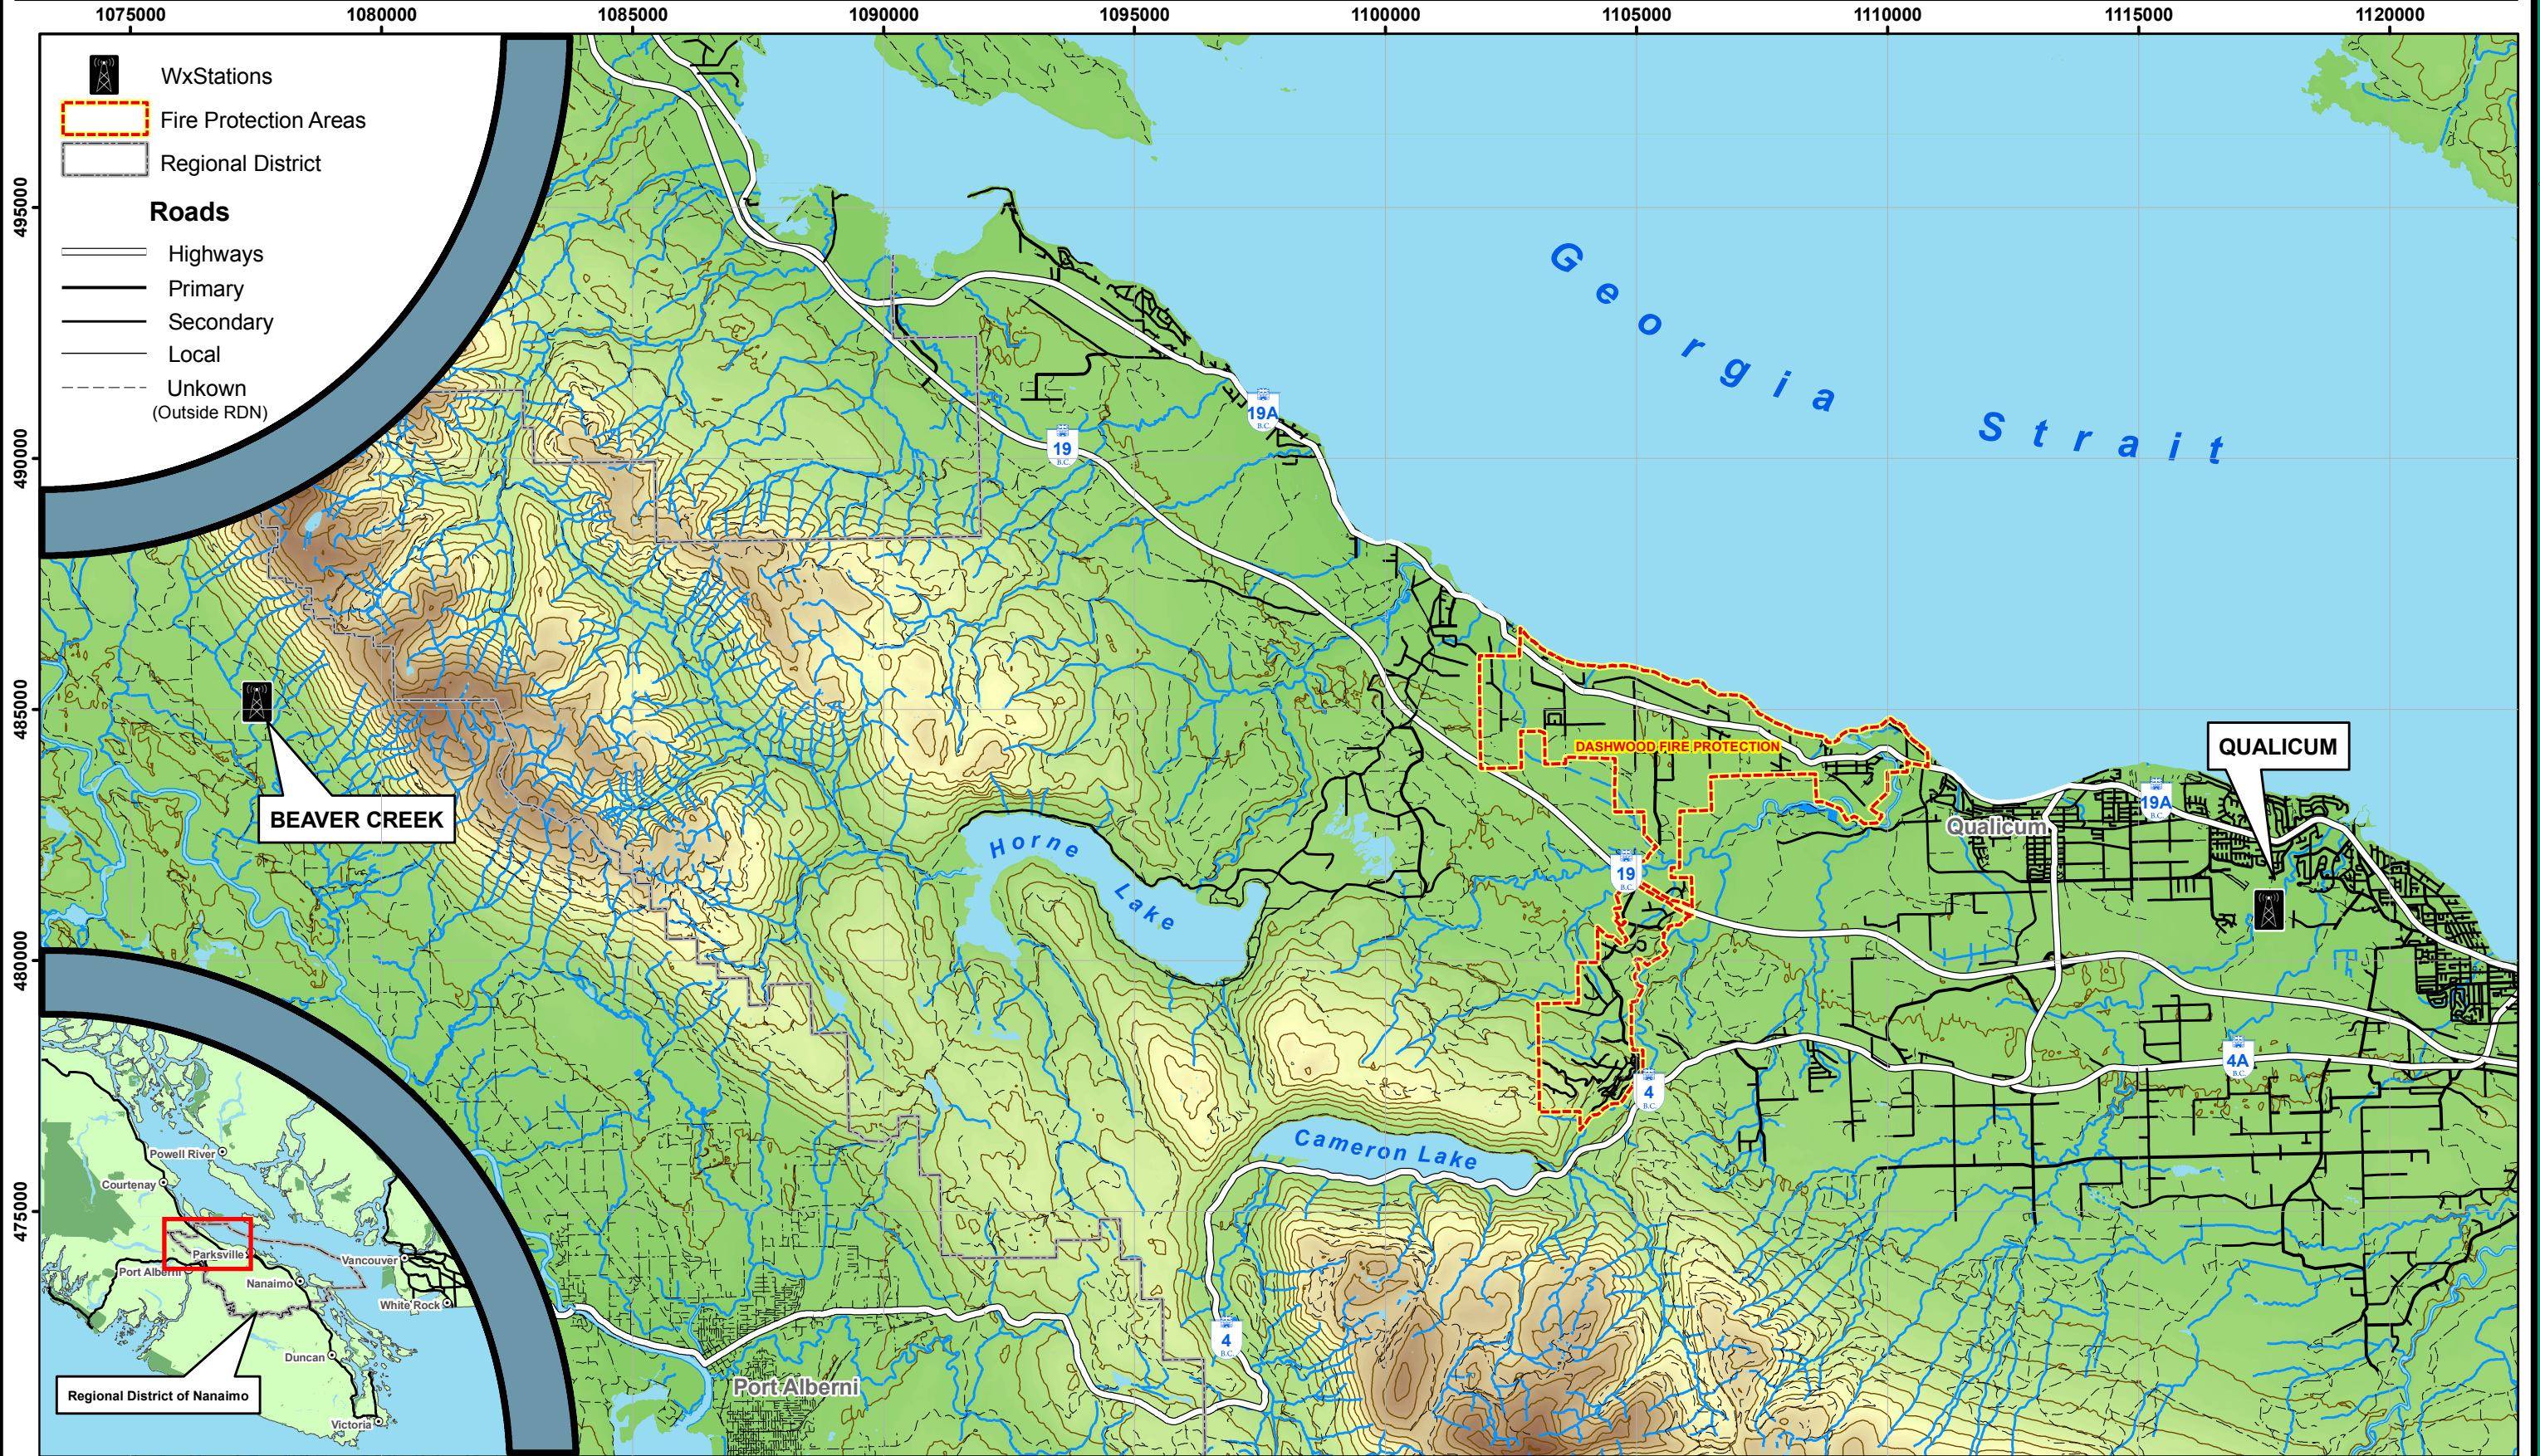

# Weather Station Location Map

Regional District of Nanaimo

www.sfmi.ca

Path: J:\Special\_Projects\_Admin\Fire Management\Prevention\CWPPs\DashwoodFPD\mxds  
Map Projection: BC Albers NAD 83  
Date: July 6, 2010

**Campbell River Operation**  
1271 Petersen Road  
p: 250.287.2246  
f: 250.287.2247

**Port McNeill Operation**  
5G-1705 Campbell Way  
p: 250.956.2260  
f: 250.956.4523